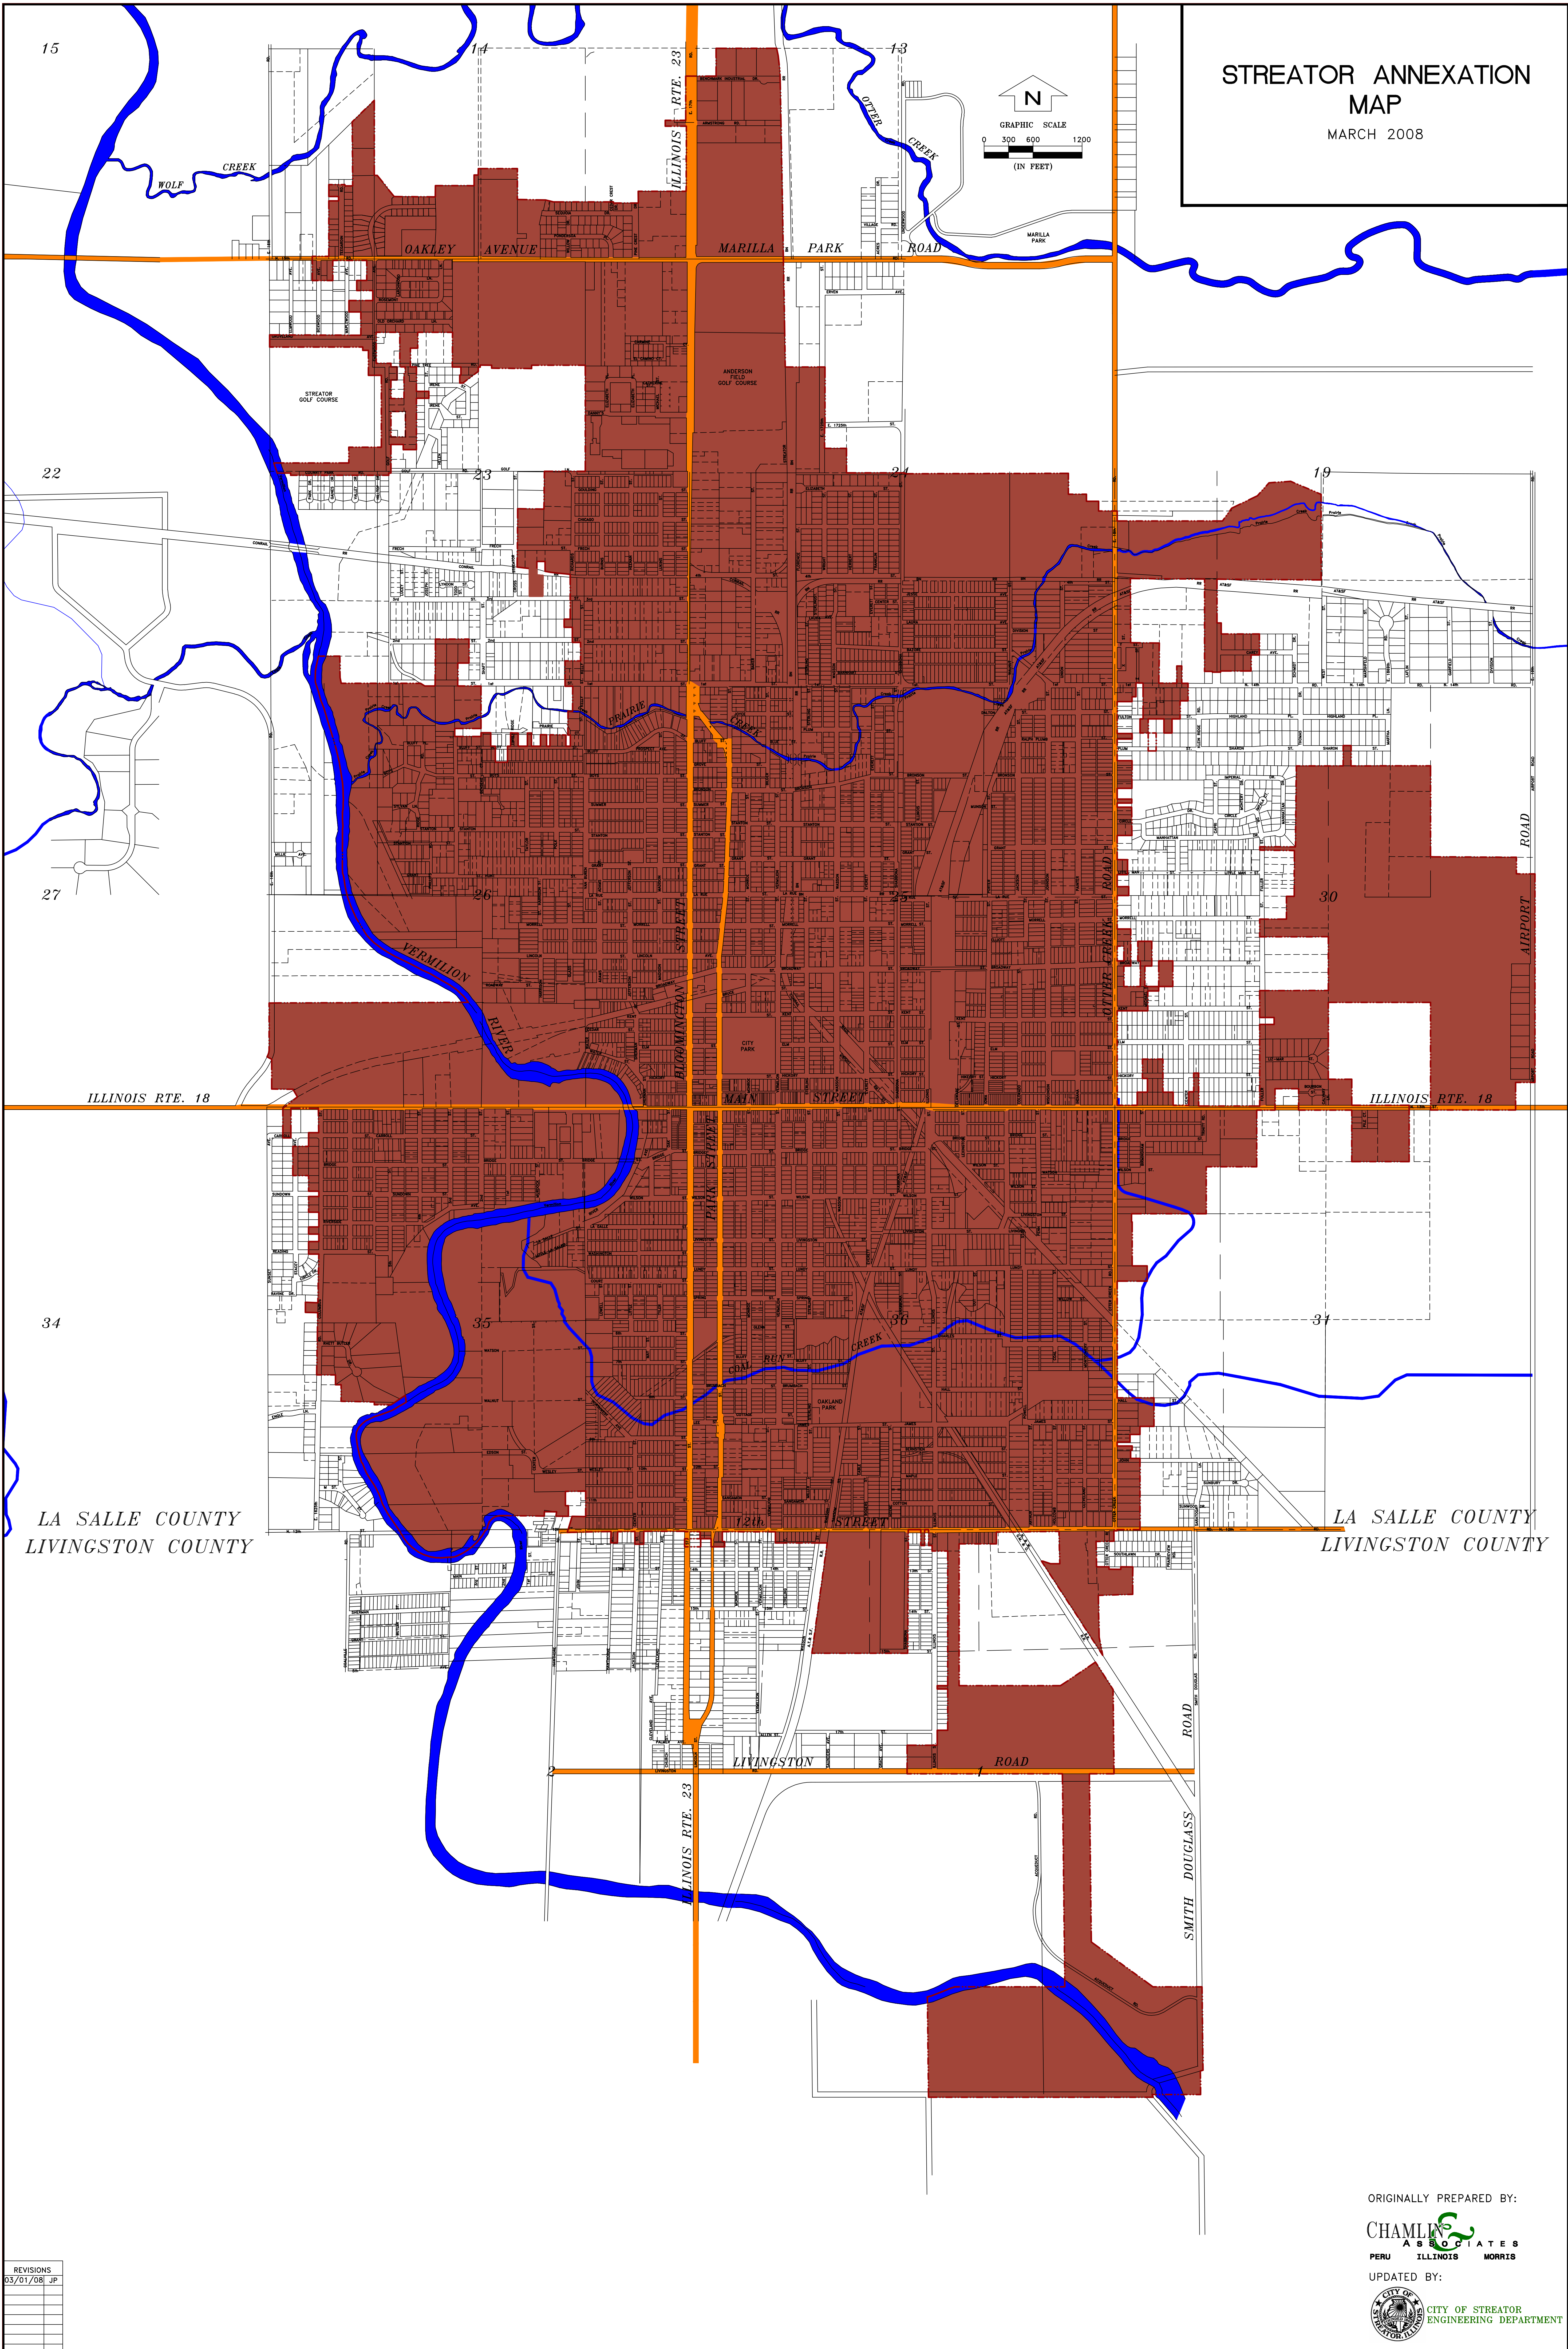

# STREATOR ANNEXATION MAP

MARCH 2008

LA SALLE COUNTY  
LIVINGSTON COUNTY

LA SALLE COUNTY  
LIVINGSTON COUNTY

REVISIONS
03/01/08 JP

ORIGINALLY PREPARED BY:  
**CHAMBERS ASSOCIATES**  
PERU ILLINOIS MORRIS

UPDATED BY:  
 CITY OF STREATOR  
ENGINEERING DEPARTMENT